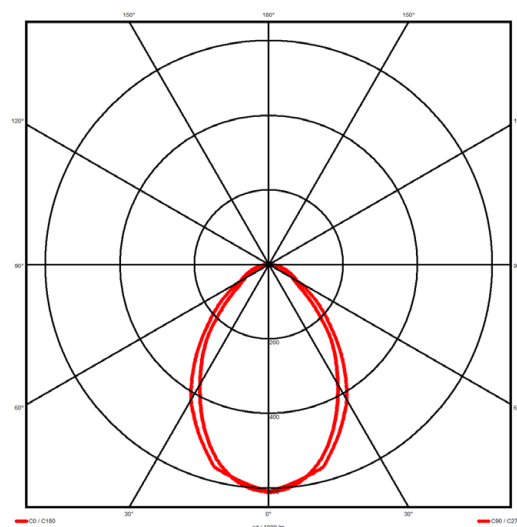

## Specification text

Pendant luminaire from the iline 4 family. Symmetrical, Wide lighting distribution, UGR 19. Light output of 3581lm with an efficacy of 105lm/W. Light source colour temperature 3000KK and CRI 85. Complete with DALI control gear and manual test 3hr emergency. Nominal dimensions L1972 x W40 x H62mm. Finished in Grey.

## Lighting performance

Output lumens: 3581 lm  
 Efficacy: 105 lm/W  
 Rated power: 34.1 W  
 Control gear: DALI  
 Dimming range: 1-100%  
 DC Suitable: Yes  
 Colour temperature: 3000K K  
 MacAdams < 3  
 CRI: 85  
 Radiation pattern: Symmetrical  
 Beam angle: Wide  
 Unified glare rating (U.G.R): 19

## Physical details

Finish: Grey  
 Length: 1972 mm  
 Width: 40 mm  
 Height: 62 mm  
 IP Rating: IP20