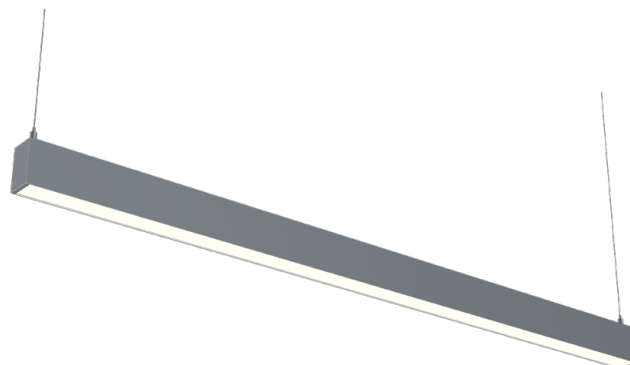

## Luminaire type

Product reference: IL4-WS-1972-830M-DAD-MP-FGE  
 Article Number: 97-IL400421E  
 Product type: Pendant  
 Mounting type: Pendant  
 Applications: Office, General and Retail

## Specification text

Pendant luminaire from the iline 4 family. Symmetrical, Wide lighting distribution, UGR 19. Light output of 3581lm with an efficacy of 105lm/W. Light source colour temperature 3000KK and CRI 85. Complete with DALI control gear and manual test 3hr emergency. Nominal dimensions L1972 x W40 x H62mm. Finished in Grey.

## Lighting performance

Output lumens: 3581 lm  
 Efficacy: 105 lm/W  
 Rated power: 34.1 W  
 Control gear: DALI  
 Dimming range: 1-100%  
 DC Suitable: Yes  
 Colour temperature: 3000K K  
 MacAdams < 3  
 CRI: 85  
 Radiation pattern: Symmetrical  
 Beam angle: Wide  
 Unified glare rating (U.G.R): 19

## Physical details

Finish: Grey  
 Length: 1972 mm  
 Width: 40 mm  
 Height: 62 mm  
 IP Rating: IP20