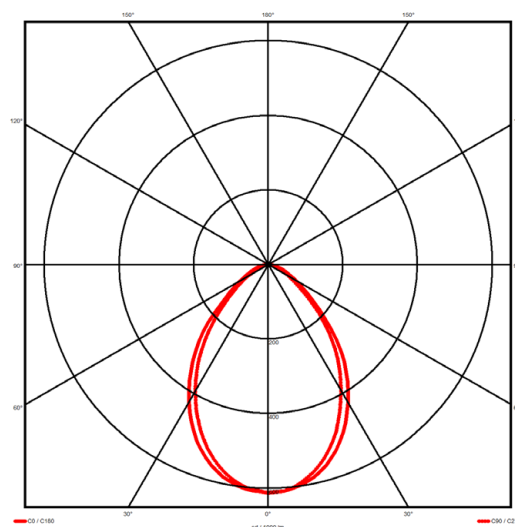

Luminaire type

Product reference: IL5-R-1160-840M-DAD-MP-FWES
 Article Number: 97-IL500123ES
 Product type: Recessed
 Mounting type: Recessed
 Applications: Office, General and Retail

Specification text

Recessed luminaire from the iline 5 family. Symmetrical, Wide lighting distribution, UGR <19. Light output of 2620lm with an efficacy of 95lm/W. Light source colour temperature 4000K and CRI 85. Complete with DALI control gear. Nominal dimensions L1165 x W60 x H80mm. Finished in White.

Lighting performance

Output lumens: 2620 lm
 Efficacy: 95 lm/W
 Rated power: 27.6 W
 Control gear: DALI
 Dimming range: 1-100%
 DC Suitable: Yes
 Colour temperature: 4000K
 MacAdams: < 3
 CRI: 85
 Radiation pattern: Symmetrical
 Beam angle: Wide
 Unified glare rating (U.G.R): <19

Physical details

Finish: White
 Length: 1165 mm
 Width: 60 mm
 Height: 80 mm
 IP Rating: IP20