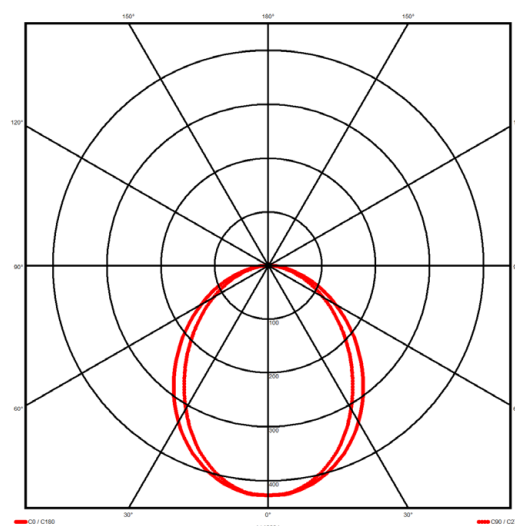

Luminaire type

Product reference: IL5-R-1160-840M-DAD-OP-FG
 Article Number: 97-IL500131
 Product type: Recessed
 Mounting type: Recessed
 Applications: Office, General and Retail

Specification text

Recessed luminaire from the iline 5 family. Symmetrical, Wide lighting distribution, UGR <22. Light output of 2678lm with an efficacy of 97lm/W. Light source colour temperature 4000K and CRI 85. Complete with DALI control gear. Nominal dimensions L1165 x W60 x H80mm. Finished in Grey.

Lighting performance

Output lumens: 2678 lm
 Efficacy: 97 lm/W
 Rated power: 27.6 W
 Control gear: DALI
 Dimming range: 1-100%
 DC Suitable: Yes
 Colour temperature: 4000K
 MacAdams < 3
 CRI: 85
 Radiation pattern: Symmetrical
 Beam angle: Wide
 Unified glare rating (U.G.R): <22

Physical details

Finish: Grey
 Length: 1165 mm
 Width: 60 mm
 Height: 80 mm
 IP Rating: IP20