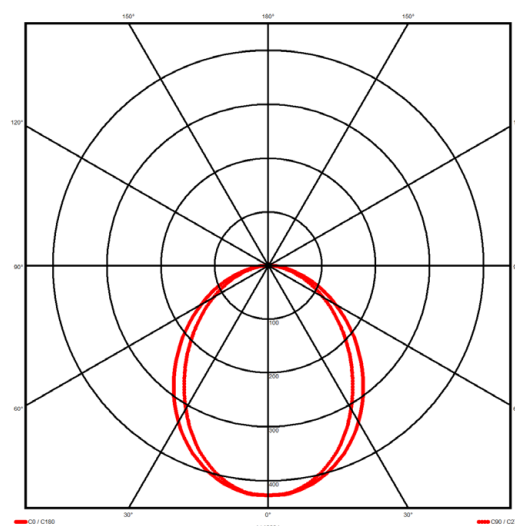

## Luminaire type

Product reference: IL5-R-1160-840M-DAD-OP-FGE  
 Article Number: 97-IL500131E  
 Product type: Recessed  
 Mounting type: Recessed  
 Applications: Office, General and Retail

## Specification text

Recessed luminaire from the iline 5 family. Symmetrical, Wide lighting distribution, UGR <22. Light output of 2678lm with an efficacy of 97lm/W. Light source colour temperature 4000K and CRI 85. Complete with DALI control gear. Nominal dimensions L1165 x W60 x H80mm. Finished in Grey.

## Lighting performance

Output lumens: 2678 lm  
 Efficacy: 97 lm/W  
 Rated power: 27.6 W  
 Control gear: DALI  
 Dimming range: 1-100%  
 DC Suitable: Yes  
 Colour temperature: 4000K  
 MacAdams: < 3  
 CRI: 85  
 Radiation pattern: Symmetrical  
 Beam angle: Wide  
 Unified glare rating (U.G.R.): <22

## Physical details

Finish: Grey  
 Length: 1165 mm  
 Width: 60 mm  
 Height: 80 mm  
 IP Rating: IP20