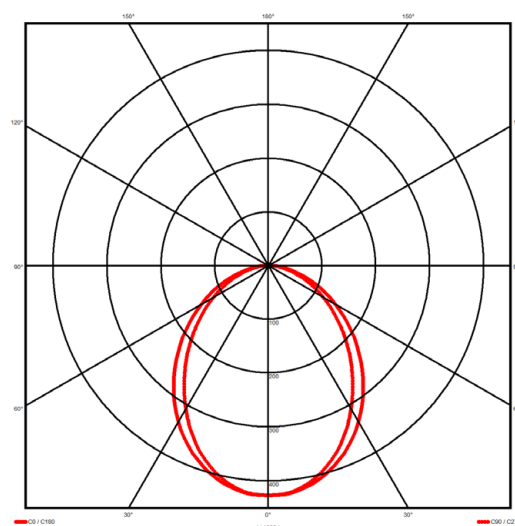

Luminaire type

Product reference: IL5-WS-1430-830M-DAD-OP-FWE
 Article Number: 97-IL500228E
 Product type: Pendant
 Mounting type: Pendant
 Applications: Office, General and Retail

Specification text

Pendant luminaire from the iline 5 family. Symmetrical, Wide lighting distribution, UGR <22. Light output of 3230lm with an efficacy of 94lm/W. Light source colour temperature 3000K and CRI 85. Complete with DALI control gear. Nominal dimensions L1430 x W49 x H85mm. Finished in White.

Lighting performance

Output lumens: 3230 lm
 Efficacy: 94 lm/W
 Rated power: 34.3 W
 Control gear: DALI
 Dimming range: 1-100%
 DC Suitable: Yes
 Colour temperature: 3000K
 MacAdams < 3
 CRI: 85
 Radiation pattern: Symmetrical
 Beam angle: Wide
 Unified glare rating (U.G.R): <22

Physical details

Finish: White
 Length: 1430 mm
 Width: 49 mm
 Height: 85 mm
 IP Rating: IP20