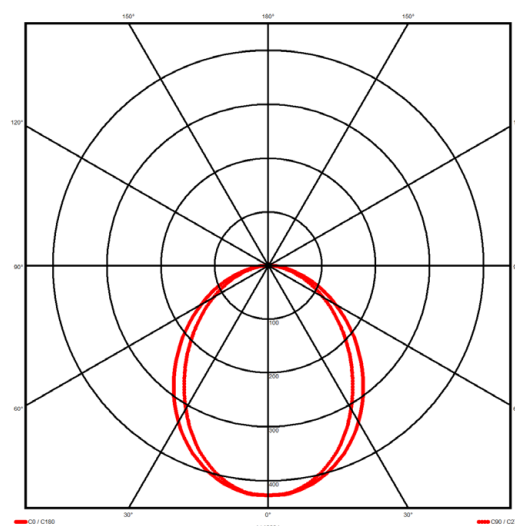

## Luminaire type

Product reference: IL5-WS-1430-830M-DAD-OP-FBED  
 Article Number: 97-IL500229ED  
 Product type: Pendant  
 Mounting type: Pendant  
 Applications: Office, General and Retail

## Specification text

Pendant luminaire from the iline 5 family. Symmetrical, Wide lighting distribution, UGR <22. Light output of 3230lm with an efficacy of 94lm/W. Light source colour temperature 3000K and CRI 85. Complete with DALI control gear. Nominal dimensions L1430 x W49 x H85mm. Finished in Black.

## Lighting performance

Output lumens: 3230 lm  
 Efficacy: 94 lm/W  
 Rated power: 34.3 W  
 Control gear: DALI  
 Dimming range: 1-100%  
 DC Suitable: Yes  
 Colour temperature: 3000K  
 MacAdams < 3  
 CRI: 85  
 Radiation pattern: Symmetrical  
 Beam angle: Wide  
 Unified glare rating (U.G.R): <22

## Physical details

Finish: Black  
 Length: 1430 mm  
 Width: 49 mm  
 Height: 85 mm  
 IP Rating: IP20