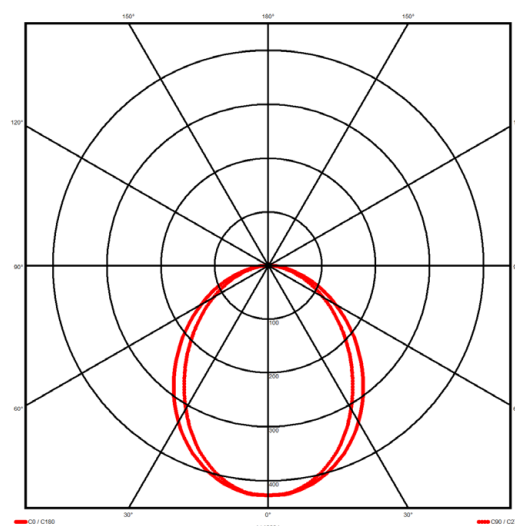

Luminaire type

Product reference: IL5-S-1430-830M-DAD-OP-FW
 Article Number: 97-IL500246
 Product type: Surface Mount
 Mounting type: Surface
 Applications: Office, General and Retail

Specification text

Surface Mount luminaire from the iline 5 family. Symmetrical, Wide lighting distribution, UGR <22. Light output of 3230lm with an efficacy of 94lm/W. Light source colour temperature 3000KK and CRI 85. Complete with DALI control gear. Nominal dimensions L1430 x W49 x H85mm. Finished in White.

Lighting performance

Output lumens: 3230 lm
 Efficacy: 94 lm/W
 Rated power: 34.3 W
 Control gear: DALI
 Dimming range: 1-100%
 DC Suitable: Yes
 Colour temperature: 3000K K
 MacAdams < 3
 CRI: 85
 Radiation pattern: Symmetrical
 Beam angle: Wide
 Unified glare rating (U.G.R): <22

Physical details

Finish: White
 Length: 1430 mm
 Width: 49 mm
 Height: 85 mm
 IP Rating: IP20