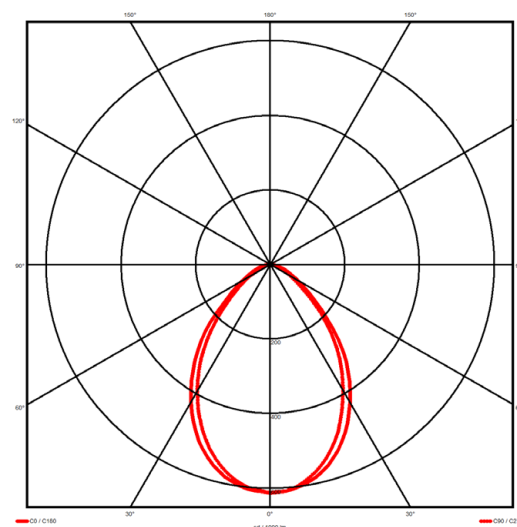

## Luminaire type

Product reference: IL5-R-1440-830M-DAD-MP-FWE  
 Article Number: 97-IL500320E  
 Product type: Recessed  
 Mounting type: Recessed  
 Applications: Office, General and Retail

## Specification text

Recessed luminaire from the iline 5 family. Symmetrical, Wide lighting distribution, UGR <19. Light output of 3160lm with an efficacy of 92lm/W. Light source colour temperature 3000K and CRI 85. Complete with DALI control gear. Nominal dimensions L1445 x W60 x H80mm. Finished in White.

## Physical details

Finish: White  
 Length: 1445 mm  
 Width: 60 mm  
 Height: 80 mm  
 IP Rating: IP20