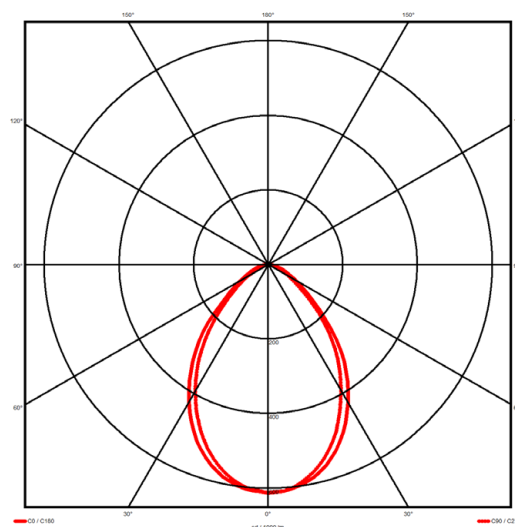

## Luminaire type

Product reference: IL5-R-1440-840M-DAD-MP-FWES  
 Article Number: 97-IL500323ES  
 Product type: Recessed  
 Mounting type: Recessed  
 Applications: Office, General and Retail

## Specification text

Recessed luminaire from the iline 5 family. Symmetrical, Wide lighting distribution, UGR <19. Light output of 3258lm with an efficacy of 95lm/W. Light source colour temperature 4000K and CRI 85. Complete with DALI control gear. Nominal dimensions L1445 x W60 x H80mm. Finished in White.

## Lighting performance

Output lumens: 3258 lm  
 Efficacy: 95 lm/W  
 Rated power: 34.3 W  
 Control gear: DALI  
 Dimming range: 1-100%  
 DC Suitable: Yes  
 Colour temperature: 4000K  
 MacAdams < 3  
 CRI: 85  
 Radiation pattern: Symmetrical  
 Beam angle: Wide  
 Unified glare rating (U.G.R): <19

## Physical details

Finish: White  
 Length: 1445 mm  
 Width: 60 mm  
 Height: 80 mm  
 IP Rating: IP20