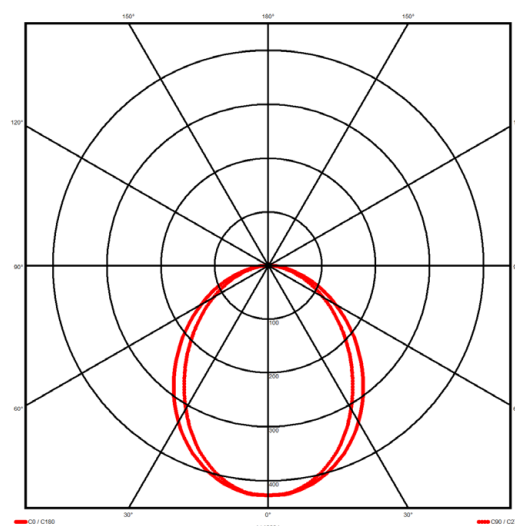

Luminaire type

Product reference: IL5-R-1440-840M-DAD-OP-FG
 Article Number: 97-IL500331
 Product type: Recessed
 Mounting type: Recessed
 Applications: Office, General and Retail

Specification text

Recessed luminaire from the iline 5 family. Symmetrical, Wide lighting distribution, UGR <22. Light output of 3330lm with an efficacy of 97lm/W. Light source colour temperature 4000K and CRI 85. Complete with DALI control gear. Nominal dimensions L1445 x W60 x H80mm. Finished in Grey.

Lighting performance

Output lumens: 3330 lm
 Efficacy: 97 lm/W
 Rated power: 34.3 W
 Control gear: DALI
 Dimming range: 1-100%
 DC Suitable: Yes
 Colour temperature: 4000K
 MacAdams < 3
 CRI: 85
 Radiation pattern: Symmetrical
 Beam angle: Wide
 Unified glare rating (U.G.R): <22

Physical details

Finish: Grey
 Length: 1445 mm
 Width: 60 mm
 Height: 80 mm
 IP Rating: IP20