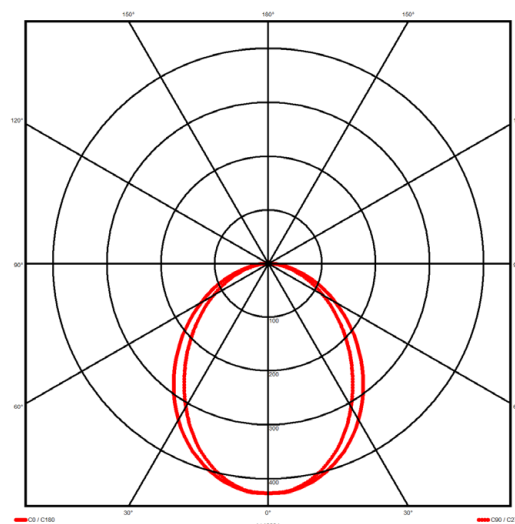

Luminaire type

Product reference: IL5-R2000-840M-DAD-OP-FBE
 Article Number: 97-IL500530E
 Product type: Recessed
 Mounting type: Recessed
 Applications: Office, General and Retail

Specification text

Recessed luminaire from the iline 5 family. Symmetrical, Wide lighting distribution, UGR <22. Light output of 4634lm with an efficacy of 97lm/W. Light source colour temperature 4000K and CRI 85. Complete with DALI control gear. Nominal dimensions L2005 x W60 x H80mm. Finished in Black.

Lighting performance

Output lumens: 4634 lm
 Efficacy: 97 lm/W
 Rated power: 47.7 W
 Control gear: DALI
 Dimming range: 1-100%
 DC Suitable: Yes
 Colour temperature: 4000K
 MacAdams: < 3
 CRI: 85
 Radiation pattern: Symmetrical
 Beam angle: Wide
 Unified glare rating (U.G.R): <22

Physical details

Finish: Black
 Length: 2005 mm
 Width: 60 mm
 Height: 80 mm
 IP Rating: IP20