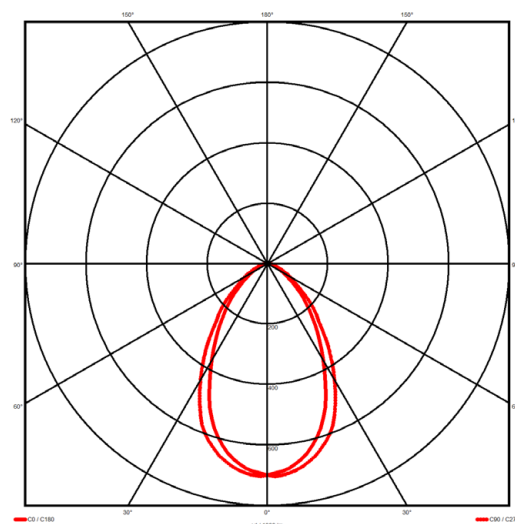

Luminaire type

Product reference: IL6-R-1214-830M-DAD-MP-FBE
 Article Number: 97-IL600121E
 Product type: Recessed
 Mounting type: Recessed
 Applications: Office, General and Retail

Specification text

Recessed luminaire from the iline 6 family. Symmetrical, Wide lighting distribution, UGR <19. Light output of 2386.2lm with an efficacy of 114lm/W. Light source colour temperature 3000K and CRI 85. Complete with DALI control gear and manual test 3hr emergency. Nominal dimensions L1214 x W76 x H76.5mm. Finished in Black.

Lighting performance

Output lumens: 2386.2 lm
 Efficacy: 114 lm/W
 Rated power: 0 W
 Control gear: DALI
 Dimming range: 1-100%
 DC Suitable: Yes
 Colour temperature: 3000 K
 MacAdams < 3
 CRI: 85
 Radiation pattern: Symmetrical
 Beam angle: Wide
 Unified glare rating (U.G.R): <19

Physical details

Finish: Black
 Length: 1214 mm
 Width: 76 mm
 Height: 76.5 mm
 IP Rating: IP20