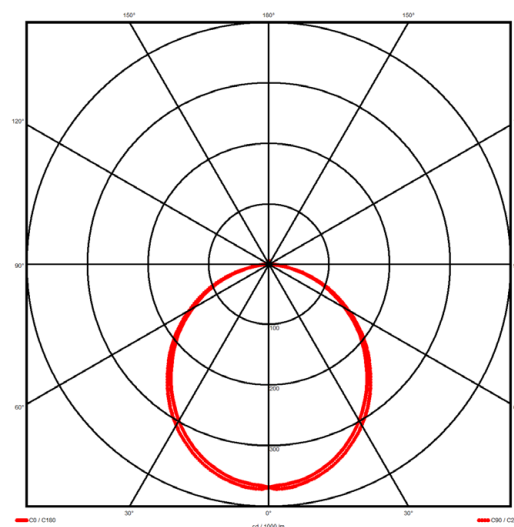

Luminaire type

Product reference:	IL6-R-1214-840M-DAD-OP-FGE
Article Number:	97-IL600131E
Product type:	Recessed
Mounting type:	Recessed
Applications:	Office, General and Retail

Specification text

Recessed luminaire from the iline 6 family. Symmetrical, Wide lighting distribution, UGR <22. Light output of 2670lm with an efficacy of 127lm/W. Light source colour temperature 4000K and CRI 85. Complete with DALI control gear and manual test 3hr emergency. Nominal dimensions L1214 x W76 x H76.5mm. Finished in Grey.

Lighting performance

Output lumens:	2670 lm
Efficacy:	127 lm/W
Rated power:	0 W
Control gear:	DALI
Dimming range:	1-100%
DC Suitable:	Yes
Colour temperature:	4000 K
MacAdams	< 3
CRI:	85
Radiation pattern:	Symmetrical
Beam angle:	Wide
Unified glare rating (U.G.R.):	<22

Physical details

Finish:	Grey
Length:	1214 mm
Width:	76 mm
Height:	76.5 mm
IP Rating:	IP20