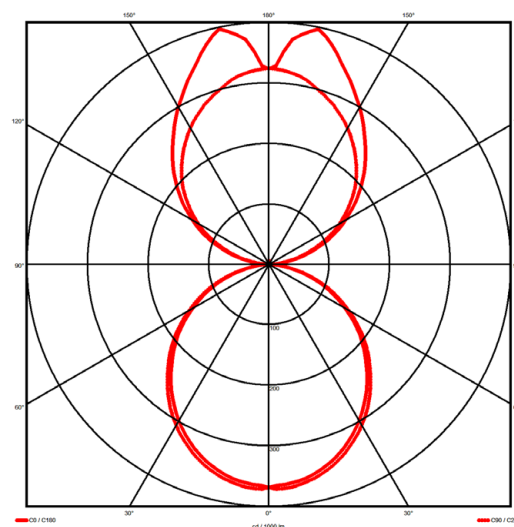

Luminaire type

Product reference:	IL6-WS-1478-830M-DADI-OP-FWE
Article Number:	97-IL600210E
Product type:	Pendant
Mounting type:	Pendant
Applications:	Office, General and Retail

Specification text

Pendant luminaire from the iline 6 family. Symmetrical, Wide lighting distribution, UGR <22. Light output of 4810.23lm with an efficacy of 132lm/W. Light source colour temperature 3000K and CRI 85. Complete with DALI control gear and manual test 3hr emergency. Nominal dimensions L1478 x W60 x H80mm. Finished in White.

Lighting performance

Output lumens:	4810.23 lm
Efficacy:	132 lm/W
Rated power:	46.5 W
Control gear:	DALI
Dimming range:	1-100%
DC Suitable:	Yes
Colour temperature:	3000 K
MacAdams	< 3
CRI:	85
Radiation pattern:	Symmetrical
Beam angle:	Wide
Unified glare rating (U.G.R.):	<22

Physical details

Finish:	White
Length:	1478 mm
Width:	60 mm
Height:	80 mm
IP Rating:	IP20