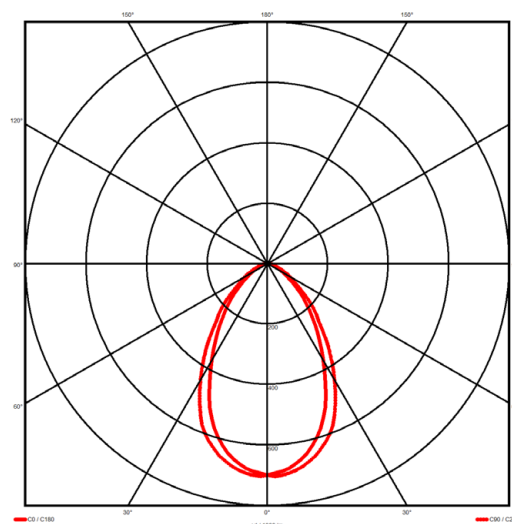

Luminaire type

Product reference:	IL6-WS-1478-830M-DAD-MP-FWE
Article Number:	97-IL600219E
Product type:	Pendant
Mounting type:	Pendant
Applications:	Office, General and Retail

Specification text

Pendant luminaire from the iline 6 family. Symmetrical, Wide lighting distribution, UGR <19. Light output of 2947.83lm with an efficacy of 113lm/W. Light source colour temperature 3000K and CRI 85. Complete with DALI control gear and manual test 3hr emergency. Nominal dimensions L1478 x W60 x H80mm. Finished in White.

Lighting performance

Output lumens:	2947.83 lm
Efficacy:	113 lm/W
Rated power:	23 W
Control gear:	DALI
Dimming range:	1-100%
DC Suitable:	Yes
Colour temperature:	3000 K
MacAdams	< 3
CRI:	85
Radiation pattern:	Symmetrical
Beam angle:	Wide
Unified glare rating (U.G.R.):	<19

Physical details

Finish:	White
Length:	1478 mm
Width:	60 mm
Height:	80 mm
IP Rating:	IP20