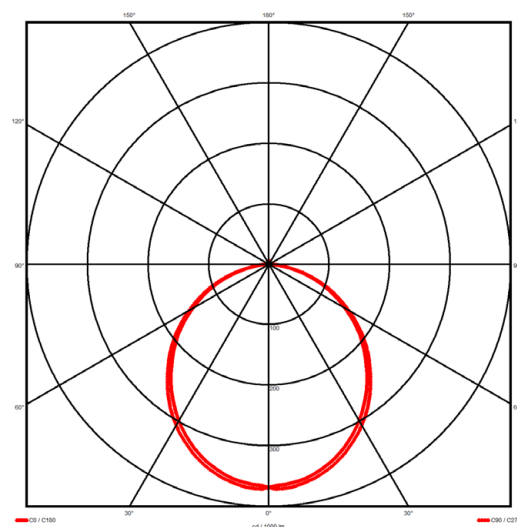

Luminaire type

Product reference:	IL6-R-1984-830M-DAD-OP-FWE
Article Number:	97-IL600526E
Product type:	Recessed
Mounting type:	Recessed
Applications:	Office, General and Retail

Specification text

Recessed luminaire from the iline 6 family. Symmetrical, Wide lighting distribution, UGR <22. Light output of 4265.09lm with an efficacy of 123lm/W. Light source colour temperature 3000K and CRI 85. Complete with DALI control gear and manual test 3hr emergency. Nominal dimensions L1984 x W76 x H76.5mm. Finished in White.

Lighting performance

Output lumens:	4265.09 lm
Efficacy:	123 lm/W
Rated power:	0 W
Control gear:	DALI
Dimming range:	1-100%
DC Suitable:	Yes
Colour temperature:	3000 K
MacAdams	< 3
CRI:	85
Radiation pattern:	Symmetrical
Beam angle:	Wide
Unified glare rating (U.G.R):	<22

Physical details

Finish:	White
Length:	1984 mm
Width:	76 mm
Height:	76.5 mm
IP Rating:	IP20