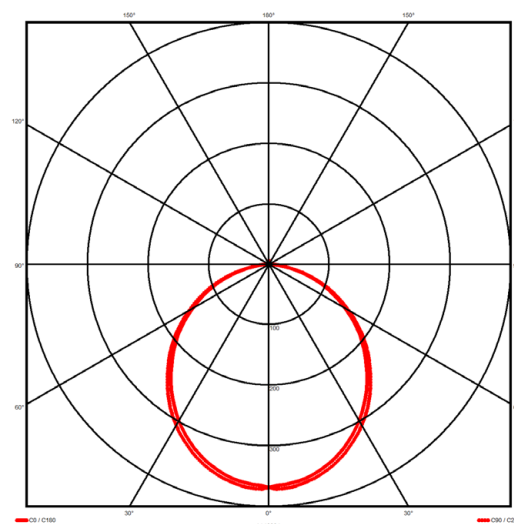

## Luminaire type

Product reference:	IL6-R-1984-830M-DAD-OP-FGE
Article Number:	97-IL600528E
Product type:	Recessed
Mounting type:	Recessed
Applications:	Office, General and Retail

## Specification text

Recessed luminaire from the iline 6 family. Symmetrical, Wide lighting distribution, UGR <22. Light output of 4265.09lm with an efficacy of 123lm/W. Light source colour temperature 3000K and CRI 85. Complete with DALI control gear and manual test 3hr emergency. Nominal dimensions L1984 x W76 x H76.5mm. Finished in Grey.

## Lighting performance

Output lumens:	4265.09 lm
Efficacy:	123 lm/W
Rated power:	0 W
Control gear:	DALI
Dimming range:	1-100%
DC Suitable:	Yes
Colour temperature:	3000 K
MacAdams	< 3
CRI:	85
Radiation pattern:	Symmetrical
Beam angle:	Wide
Unified glare rating (U.G.R.):	<22

## Physical details

Finish:	Grey
Length:	1984 mm
Width:	76 mm
Height:	76.5 mm
IP Rating:	IP20