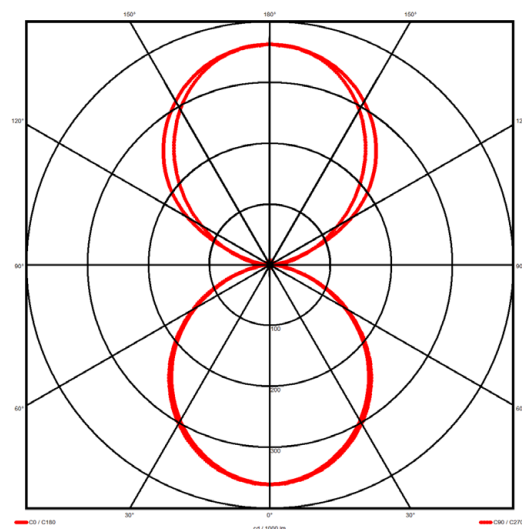

Luminaire type

Product reference:	IL6P-WS-1494-830M-DADI-OP-FGES
Article Number:	97-IL6P0212ES
Product type:	Pendant
Mounting type:	Pendant
Applications:	Office, General and Retail

Specification text

Pendant luminaire from the iline PRO 6 family. Symmetrical, Wide lighting distribution, UGR <22. Light output of 6316lm with an efficacy of 136lm/W. Light source colour temperature 3000K and CRI 85. Complete with DALI control gear and self test 3hr emergency. Nominal dimensions L1494 x W65 x H90mm. Finished in Grey.

Lighting performance

Output lumens:	6316 lm
Efficacy:	136 lm/W
Rated power:	46.5 W
Control gear:	DALI
Dimming range:	1-100%
DC Suitable:	Yes
Colour temperature:	3000 K
MacAdams	< 3
CRI:	85
Radiation pattern:	Symmetrical
Beam angle:	Wide
Unified glare rating (U.G.R.):	<22

Physical details

Finish:	Grey
Length:	1494 mm
Width:	65 mm
Height:	90 mm
IP Rating:	IP20