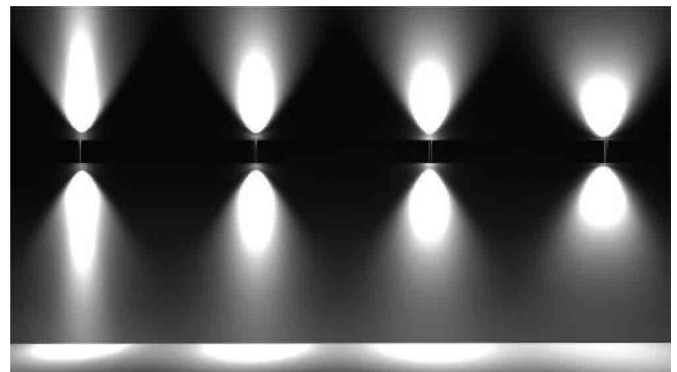

KOALA

RIDI UK

Additions by Avolux

+44 (0) 1279 450882
WWW.RIDI.CO.UK
SALES@RIDI.CO.UK

Luminaire type

Product reference:	KOALA-840-M-ND-WS
Article Number:	97-KOA0009
Product type:	Wall Light
Mounting type:	Wall Mounted
Applications:	Exterior

Specification text

Wall Light luminaire from the KOALA family. Direct Indirect, Medium lighting distribution, UGR N/A. Light output of 11112lm with an efficacy of 138.9 lm/W. Light source colour temperature 4000K and CRI 80. Complete with Fixed Output control gear. Nominal dimensions L200mm x W150mm x H365mm. Finished in White.

Lighting performance

Output lumens:	11112 lm
Efficacy:	138.9 lm/W
Rated power:	80 W
Control gear:	Fixed Output
Dimming range:	0
DC Suitable:	No
Colour temperature:	4000K
MacAdams	<3
CRI:	80
Radiation pattern:	Direct Indirect
Beam angle:	Medium
Unified glare rating (U.G.R.):	N/A

Physical details

Finish:	White
Width:	150mmmm
Depth:	200mmmm
Height:	365mmmm
Protection Rating (IP):	IP65
Impact Rating (IK):	IK08