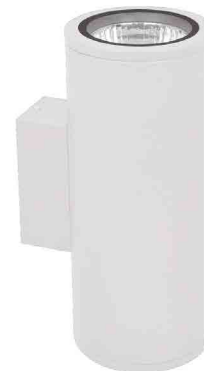

#### Luminaire type

Product reference:	KOALA-835-S-DA-WS
Article Number:	97-KOA0028
Product type:	Wall Light
Mounting type:	Wall Mounted
Applications:	Exterior

#### Specification text

Wall Light luminaire from the KOALA family. Direct Indirect, Narrow lighting distribution, UGR N/A. Light output of 10890lm with an efficacy of 136.1 lm/W. Light source colour temperature 3500K and CRI 80. Complete with DALI control gear. Nominal dimensions L200mm x W150mm x H365mm. Finished in White.

#### Lighting performance

Output lumens:	10890 lm
Efficacy:	136.1 lm/W
Rated power:	80 W
Control gear:	DALI
Dimming range:	1-100%
DC Suitable:	No
Colour temperature:	3500K
MacAdams	<3
CRI:	80
Radiation pattern:	Direct Indirect
Beam angle:	Narrow
Unified glare rating (U.G.R.):	N/A

#### Physical details

Finish:	White
Width:	150mmmm
Depth:	200mmmm
Height:	365mmmm
Protection Rating (IP):	IP65
Impact Rating (IK):	IK08