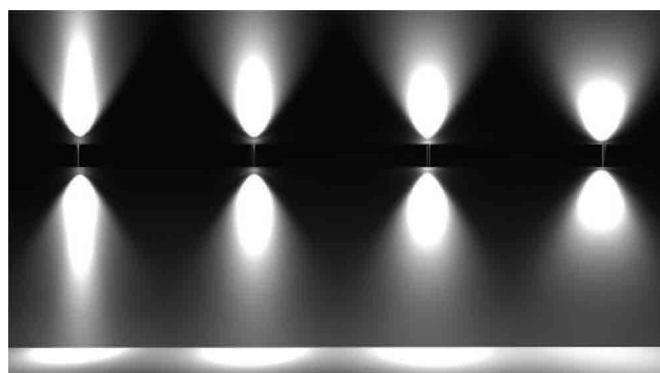

#### Luminaire type

Product reference:	KOALA-835-S-DA-WS
Article Number:	97-KOA0028
Product type:	Wall Light
Mounting type:	Wall Mounted
Applications:	Exterior

#### Specification text

Wall Light luminaire from the KOALA family. Direct Indirect, Narrow lighting distribution, UGR N/A. Light output of 10890lm with an efficacy of 136.1 lm/W. Light source colour temperature 3500K and CRI 80. Complete with DALI control gear. Nominal dimensions L200mm x W150mm x H365mm. Finished in White.

#### Lighting performance

Output lumens:	10890 lm
Efficacy:	136.1 lm/W
Rated power:	80 W
Control gear:	DALI
Dimming range:	1-100%
DC Suitable:	No
Colour temperature:	3500K
MacAdams	<3
CRI:	80
Radiation pattern:	Direct Indirect
Beam angle:	Narrow
Unified glare rating (U.G.R.):	N/A

#### Physical details

Finish:	White
Width:	150mmmm
Depth:	200mmmm
Height:	365mmmm
Protection Rating (IP):	IP65
Impact Rating (IK):	IK08