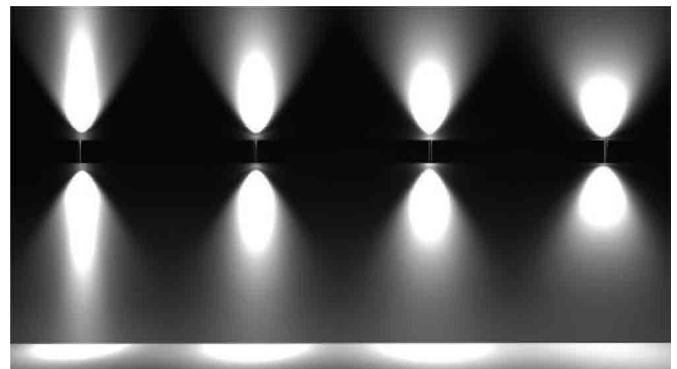

#### Luminaire type

Product reference:	KOALA-835-MW-DA-WS
Article Number:	97-KOA0038
Product type:	Wall Light
Mounting type:	Wall Mounted
Applications:	Exterior

#### Specification text

Wall Light luminaire from the KOALA family. Direct Indirect, Medium Wide lighting distribution, UGR N/A. Light output of 10890lm with an efficacy of 136.1 lm/W. Light source colour temperature 3500K and CRI 80. Complete with DALI control gear. Nominal dimensions L200mm x W150mm x H365mm. Finished in White.

#### Lighting performance

Output lumens:	10890 lm
Efficacy:	136.1 lm/W
Rated power:	80 W
Control gear:	DALI
Dimming range:	1-100%
DC Suitable:	No
Colour temperature:	3500K
MacAdams	<3
CRI:	80
Radiation pattern:	Direct Indirect
Beam angle:	Medium Wide
Unified glare rating (U.G.R.):	N/A

#### Physical details

Finish:	White
Width:	150mmmm
Depth:	200mmmm
Height:	365mmmm
Protection Rating (IP):	IP65
Impact Rating (IK):	IK08