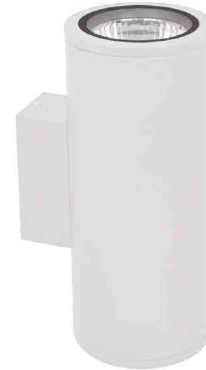

KOALA

RIDI UK

Additions by Avolux

+44 (0) 1279 450882
WWW.RIDI.CO.UK
SALES@RIDI.CO.UK

Luminaire type

Product reference:	KOALA-835-W-DA-WS
Article Number:	97-KOA0043
Product type:	Wall Light
Mounting type:	Wall Mounted
Applications:	Exterior

Specification text

Wall Light luminaire from the KOALA family. Direct Indirect, Wide lighting distribution, UGR N/A. Light output of 10890lm with an efficacy of 136.1 lm/W. Light source colour temperature 3500K and CRI 80. Complete with DALI control gear. Nominal dimensions L200mm x W150mm x H365mm. Finished in White.

Lighting performance

Output lumens:	10890 lm
Efficacy:	136.1 lm/W
Rated power:	80 W
Control gear:	DALI
Dimming range:	1-100%
DC Suitable:	No
Colour temperature:	3500K
MacAdams	<3
CRI:	80
Radiation pattern:	Direct Indirect
Beam angle:	Wide
Unified glare rating (U.G.R.):	N/A

Physical details

Finish:	White
Width:	150mmmm
Depth:	200mmmm
Height:	365mmmm
Protection Rating (IP):	IP65
Impact Rating (IK):	IK08