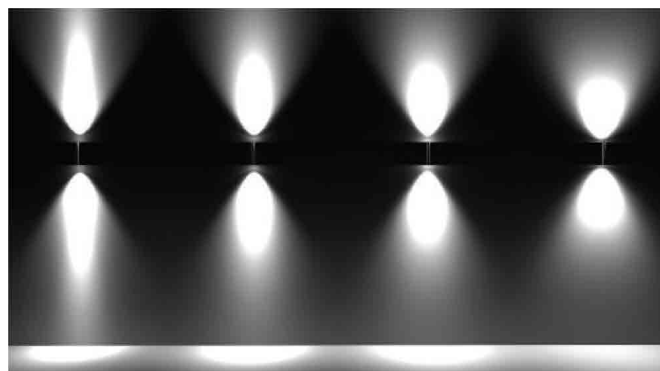

## Luminaire type

Product reference:	KOALA-830-VW-DA-WS
Article Number:	97-KOA0047
Product type:	Wall Light
Mounting type:	Wall Mounted
Applications:	Exterior

## Specification text

Wall Light luminaire from the KOALA family. Direct Indirect, Very Wide lighting distribution, UGR N/A. Light output of 10670lm with an efficacy of 133.4 lm/W. Light source colour temperature 3000K and CRI 80. Complete with DALI control gear. Nominal dimensions L200mm x W150mm x H365mm. Finished in White.

## Physical details

Finish:	White
Width:	150mm
Depth:	200mm
Height:	365mm
Protection Rating (IP):	IP65
Impact Rating (IK):	IK08