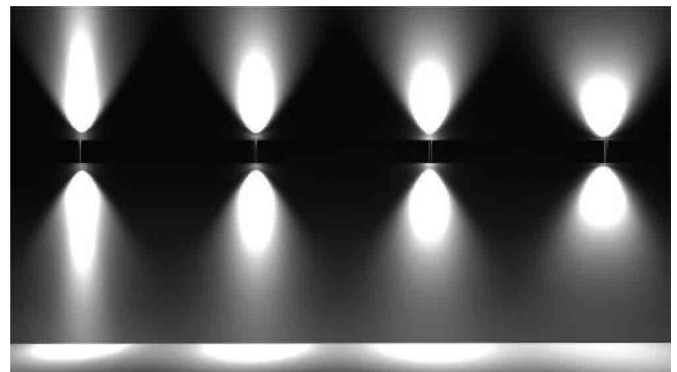

KOALA

RIDI UK

Additions by Avolux

+44 (0) 1279 450882
WWW.RIDI.CO.UK
SALES@RIDI.CO.UK

Luminaire type

Product reference:	KOALA-830-M-ND-LG
Article Number:	97-KOA0057
Product type:	Wall Light
Mounting type:	Wall Mounted
Applications:	Exterior

Specification text

Wall Light luminaire from the KOALA family. Direct Indirect, Medium lighting distribution, UGR N/A. Light output of 10670lm with an efficacy of 133.4 lm/W. Light source colour temperature 3000K and CRI 80. Complete with Fixed Output control gear. Nominal dimensions L200mm x W150mm x H365mm. Finished in Light Grey.

Lighting performance

Output lumens:	10670 lm
Efficacy:	133.4 lm/W
Rated power:	80 W
Control gear:	Fixed Output
Dimming range:	0
DC Suitable:	No
Colour temperature:	3000K
MacAdams	<3
CRI:	80
Radiation pattern:	Direct Indirect
Beam angle:	Medium
Unified glare rating (U.G.R.):	N/A

Physical details

Finish:	Light Grey
Width:	150mmmm
Depth:	200mmmm
Height:	365mmmm
Protection Rating (IP):	IP65
Impact Rating (IK):	IK08