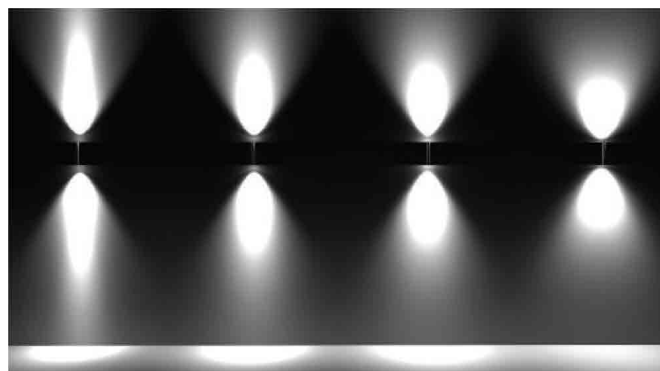

KOALA

RIDI UK

Additions by Avolux

+44 (0) 1279 450882
WWW.RIDI.CO.UK
SALES@RIDI.CO.UK

Luminaire type

Product reference:	KOALA-835-VW-ND-LG
Article Number:	97-KOA0073
Product type:	Wall Light
Mounting type:	Wall Mounted
Applications:	Exterior

Specification text

Wall Light luminaire from the KOALA family. Direct Indirect, Very Wide lighting distribution, UGR N/A. Light output of 10890lm with an efficacy of 136.1 lm/W. Light source colour temperature 3500K and CRI 80. Complete with Fixed Output control gear. Nominal dimensions L200mm x W150mm x H365mm. Finished in Light Grey.

Lighting performance

Output lumens:	10890 lm
Efficacy:	136.1 lm/W
Rated power:	80 W
Control gear:	Fixed Output
Dimming range:	0
DC Suitable:	No
Colour temperature:	3500K
MacAdams	<3
CRI:	80
Radiation pattern:	Direct Indirect
Beam angle:	Very Wide
Unified glare rating (U.G.R.):	N/A

Physical details

Finish:	Light Grey
Width:	150mmmm
Depth:	200mmmm
Height:	365mmmm
Protection Rating (IP):	IP65
Impact Rating (IK):	IK08