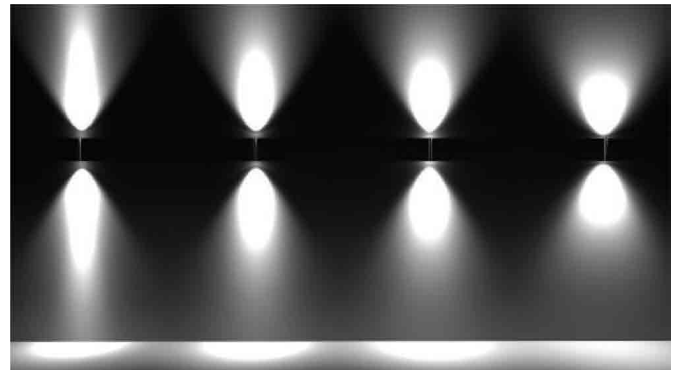

KOALA

RIDI UK

Additions by Avolux

+44 (0) 1279 450882
WWW.RIDI.CO.UK
SALES@RIDI.CO.UK

Luminaire type

Product reference:	KOALA-835-S-ND-DG
Article Number:	97-KOA0103
Product type:	Wall Light
Mounting type:	Wall Mounted
Applications:	Exterior

Specification text

Wall Light luminaire from the KOALA family. Direct Indirect, Narrow lighting distribution, UGR N/A. Light output of 10890lm with an efficacy of 136.1 lm/W. Light source colour temperature 3500K and CRI 80. Complete with Fixed Output control gear. Nominal dimensions L200mm x W150mm x H365mmmm. Finished in Dark Grey.

Lighting performance

Output lumens:	10890 lm
Efficacy:	136.1 lm/W
Rated power:	80 W
Control gear:	Fixed Output
Dimming range:	0
DC Suitable:	No
Colour temperature:	3500K
MacAdams	<3
CRI:	80
Radiation pattern:	Direct Indirect
Beam angle:	Narrow
Unified glare rating (U.G.R.):	N/A

Physical details

Finish:	Dark Grey
Width:	150mmmm
Depth:	200mmmm
Height:	365mmmm
Protection Rating (IP):	IP65
Impact Rating (IK):	IK08