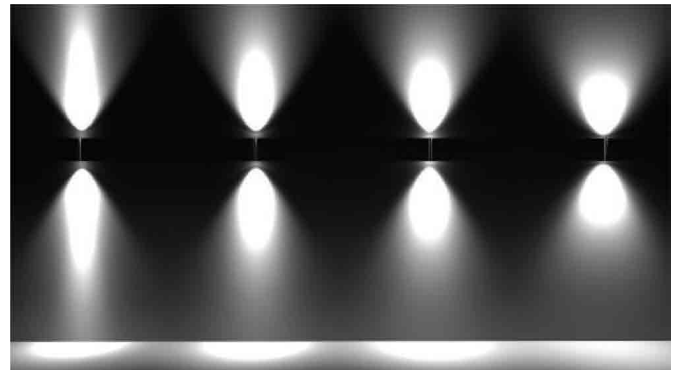

KOALA

RIDI UK

Additions by Avolux

+44 (0) 1279 450882
WWW.RIDI.CO.UK
SALES@RIDI.CO.UK

Luminaire type

Product reference:	KOALA-835-M-ND-DG
Article Number:	97-KOA0108
Product type:	Wall Light
Mounting type:	Wall Mounted
Applications:	Exterior

Specification text

Wall Light luminaire from the KOALA family. Direct Indirect, Medium lighting distribution, UGR N/A. Light output of 10890lm with an efficacy of 136.1 lm/W. Light source colour temperature 3500K and CRI 80. Complete with Fixed Output control gear. Nominal dimensions L200mm x W150mm x H365mm. Finished in Dark Grey.

Lighting performance

Output lumens:	10890 lm
Efficacy:	136.1 lm/W
Rated power:	80 W
Control gear:	Fixed Output
Dimming range:	0
DC Suitable:	No
Colour temperature:	3500K
MacAdams	<3
CRI:	80
Radiation pattern:	Direct Indirect
Beam angle:	Medium
Unified glare rating (U.G.R.):	N/A

Physical details

Finish:	Dark Grey
Width:	150mmmm
Depth:	200mmmm
Height:	365mmmm
Protection Rating (IP):	IP65
Impact Rating (IK):	IK08