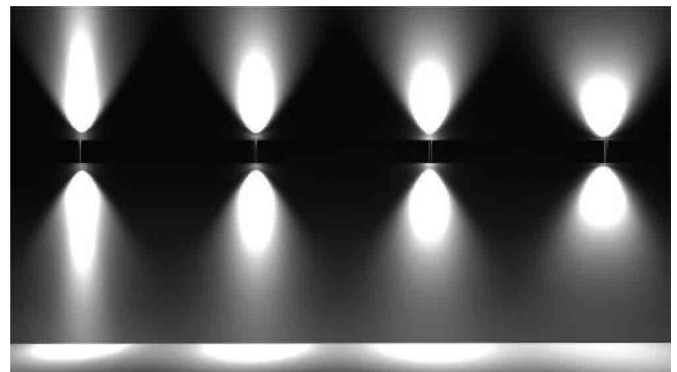

## Luminaire type

Product reference:	KOALA-827-VW-ND-DG
Article Number:	97-KOA0121
Product type:	Wall Light
Mounting type:	Wall Mounted
Applications:	Exterior

## Specification text

Wall Light luminaire from the KOALA family. Direct Indirect, Very Wide lighting distribution, UGR N/A. Light output of 10640lm with an efficacy of 133 lm/W. Light source colour temperature 2700K and CRI 80. Complete with Fixed Output control gear. Nominal dimensions L200mm x W150mm x H365mm. Finished in Dark Grey.

## Lighting performance

Output lumens:	10640 lm
Efficacy:	133 lm/W
Rated power:	80 W
Control gear:	Fixed Output
Dimming range:	0
DC Suitable:	No
Colour temperature:	2700K
MacAdams	<3
CRI:	80
Radiation pattern:	Direct Indirect
Beam angle:	Very Wide
Unified glare rating (U.G.R.):	N/A

## Physical details

Finish:	Dark Grey
Width:	150mmmm
Depth:	200mmmm
Height:	365mmmm
Protection Rating (IP):	IP65
Impact Rating (IK):	IK08