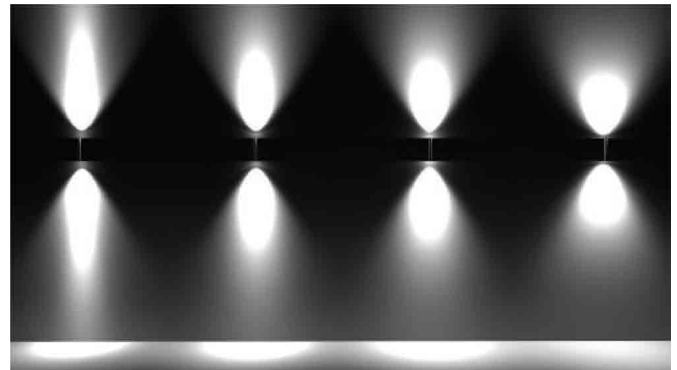

KOALA

RIDI UK

Additions by Avolux

+44 (0) 1279 450882

WWW.RIDI.CO.UK

SALES@RIDI.CO.UK

Luminaire type

Product reference:	KOALA-835-W-ND-SW
Article Number:	97-KOA0168
Product type:	Wall Light
Mounting type:	Wall Mounted
Applications:	Exterior

Specification text

Wall Light luminaire from the KOALA family. Direct Indirect, Wide lighting distribution, UGR N/A. Light output of 10890lm with an efficacy of 136.1 lm/W. Light source colour temperature 3500K and CRI 80. Complete with Fixed Output control gear. Nominal dimensions L200mm x W150mm x H365mmmm. Finished in Black.

Lighting performance

Output lumens:	10890 lm
Efficacy:	136.1 lm/W
Rated power:	80 W
Control gear:	Fixed Output
Dimming range:	0
DC Suitable:	No
Colour temperature:	3500K
MacAdams	<3
CRI:	80
Radiation pattern:	Direct Indirect
Beam angle:	Wide
Unified glare rating (U.G.R.):	N/A

Physical details

Finish:	Black
Width:	150mmmm
Depth:	200mmmm
Height:	365mmmm
Protection Rating (IP):	IP65
Impact Rating (IK):	IK08