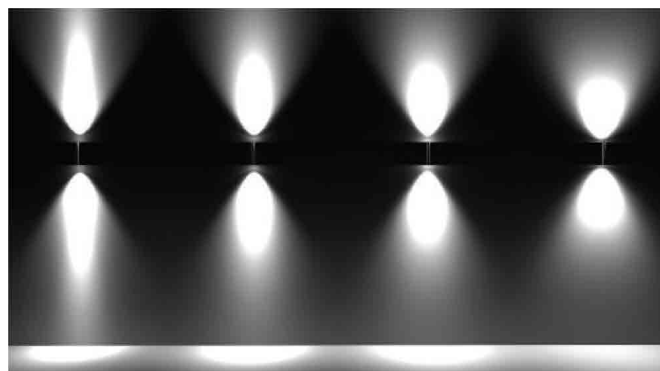

KOALA

RIDI UK

Additions by Avolux

+44 (0) 1279 450882
WWW.RIDI.CO.UK
SALES@RIDI.CO.UK

Luminaire type

Product reference:	KOALA-835-VW-ND-SW
Article Number:	97-KOA0173
Product type:	Wall Light
Mounting type:	Wall Mounted
Applications:	Exterior

Specification text

Wall Light luminaire from the KOALA family. Direct Indirect, Very Wide lighting distribution, UGR N/A. Light output of 10890lm with an efficacy of 136.1 lm/W. Light source colour temperature 3500K and CRI 80. Complete with Fixed Output control gear. Nominal dimensions L200mm x W150mm x H365mm. Finished in Black.

Lighting performance

Output lumens:	10890 lm
Efficacy:	136.1 lm/W
Rated power:	80 W
Control gear:	Fixed Output
Dimming range:	0
DC Suitable:	No
Colour temperature:	3500K
MacAdams	<3
CRI:	80
Radiation pattern:	Direct Indirect
Beam angle:	Very Wide
Unified glare rating (U.G.R.):	N/A

Physical details

Finish:	Black
Width:	150mmmm
Depth:	200mmmm
Height:	365mmmm
Protection Rating (IP):	IP65
Impact Rating (IK):	IK08