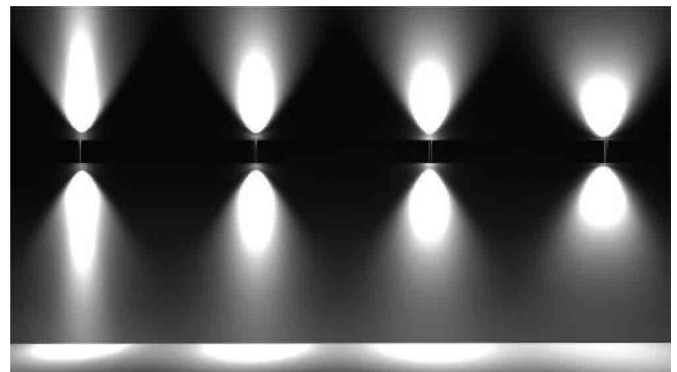

## Luminaire type

Product reference:	KOALA-840-S-DA-SW
Article Number:	97-KOA0179
Product type:	Wall Light
Mounting type:	Wall Mounted
Applications:	Exterior

## Specification text

Wall Light luminaire from the KOALA family. Direct Indirect, Narrow lighting distribution, UGR N/A. Light output of 11112lm with an efficacy of 138.9 lm/W. Light source colour temperature 4000K and CRI 80. Complete with DALI control gear. Nominal dimensions L200mm x W150mm x H365mm. Finished in Black.

## Physical details

Finish:	Black
Width:	150mmmm
Depth:	200mmmm
Height:	365mmmm
Protection Rating (IP):	IP65
Impact Rating (IK):	IK08