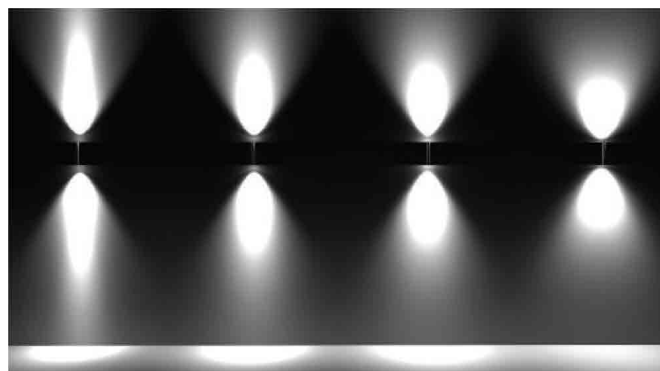

KOALA

RIDI UK

Additions by Avolux

+44 (0) 1279 450882
WWW.RIDI.CO.UK
SALES@RIDI.CO.UK

Luminaire type

Product reference:	KOALA-835-M-DA-SW
Article Number:	97-KOA0183
Product type:	Wall Light
Mounting type:	Wall Mounted
Applications:	Exterior

Specification text

Wall Light luminaire from the KOALA family. Direct Indirect, Medium lighting distribution, UGR N/A. Light output of 10890lm with an efficacy of 136.1 lm/W. Light source colour temperature 3500K and CRI 80. Complete with DALI control gear. Nominal dimensions L200mm x W150mm x H365mm. Finished in Black.

Lighting performance

Output lumens:	10890 lm
Efficacy:	136.1 lm/W
Rated power:	80 W
Control gear:	DALI
Dimming range:	1-100%
DC Suitable:	No
Colour temperature:	3500K
MacAdams	<3
CRI:	80
Radiation pattern:	Direct Indirect
Beam angle:	Medium
Unified glare rating (U.G.R.):	N/A

Physical details

Finish:	Black
Width:	150mmmm
Depth:	200mmmm
Height:	365mmmm
Protection Rating (IP):	IP65
Impact Rating (IK):	IK08