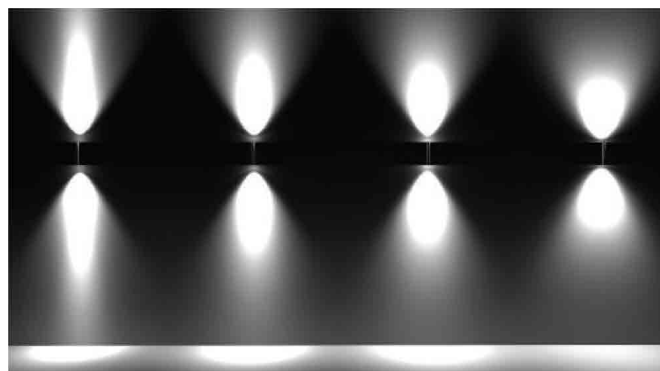

KOALA

RIDI UK

Additions by Avolux

+44 (0) 1279 450882
WWW.RIDI.CO.UK
SALES@RIDI.CO.UK

Luminaire type

Product reference:	KOALA-835-MW-DA-SW
Article Number:	97-KOA0188
Product type:	Wall Light
Mounting type:	Wall Mounted
Applications:	Exterior

Specification text

Wall Light luminaire from the KOALA family. Direct Indirect, Medium Wide lighting distribution, UGR N/A. Light output of 10890lm with an efficacy of 136.1 lm/W. Light source colour temperature 3500K and CRI 80. Complete with DALI control gear. Nominal dimensions L200mm x W150mm x H365mm. Finished in Black.

Lighting performance

Output lumens:	10890 lm
Efficacy:	136.1 lm/W
Rated power:	80 W
Control gear:	DALI
Dimming range:	1-100%
DC Suitable:	No
Colour temperature:	3500K
MacAdams	<3
CRI:	80
Radiation pattern:	Direct Indirect
Beam angle:	Medium Wide
Unified glare rating (U.G.R.):	N/A

Physical details

Finish:	Black
Width:	150mmmm
Depth:	200mmmm
Height:	365mmmm
Protection Rating (IP):	IP65
Impact Rating (IK):	IK08